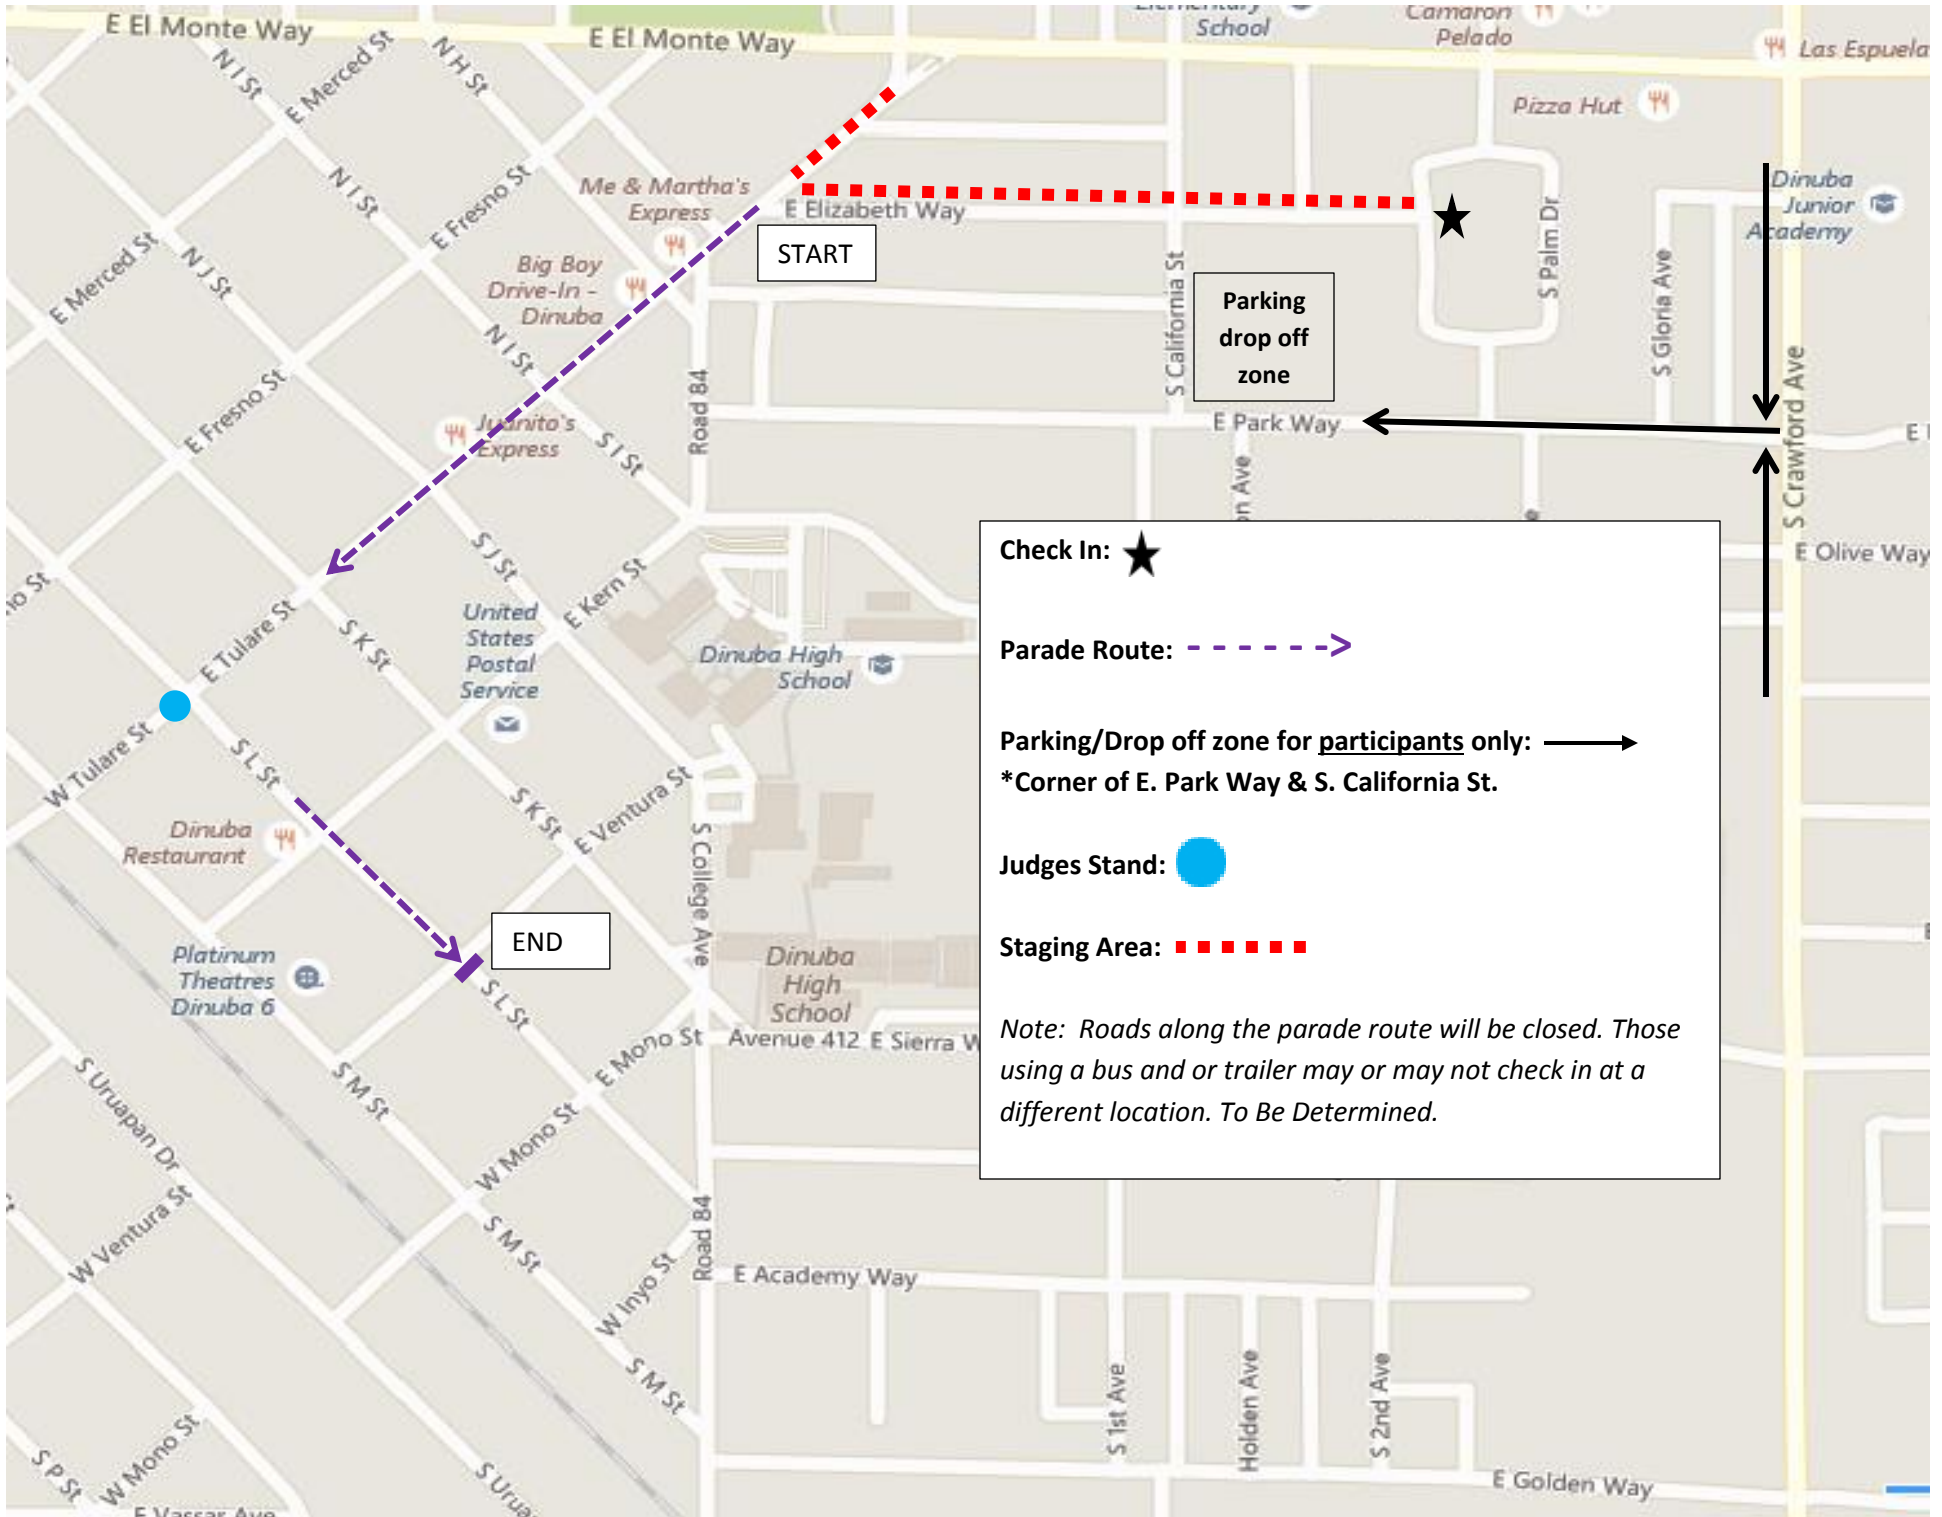

START

END

Parking drop off zone

Check In: ★

Parade Route: - - - - - →

Parking/Drop off zone for participants only: ★

***Corner of E. Park Way & S. California St.**

Judges Stand: ●

Staging Area: - - - - -

Note: Roads along the parade route will be closed. Those using a bus and or trailer may or may not check in at a different location. To Be Determined.

START

Parking drop off zone

END

Check In: ★

Parade Route: - - - - - →

Parking/Drop off zone for participants only: →
*Corner of E. Park Way & S. California St.

Judges Stand: ●

Staging Area: - - - - -

Note: Roads along the parade route will be closed. Those using a bus and or trailer may or may not check in at a different location. To Be Determined.