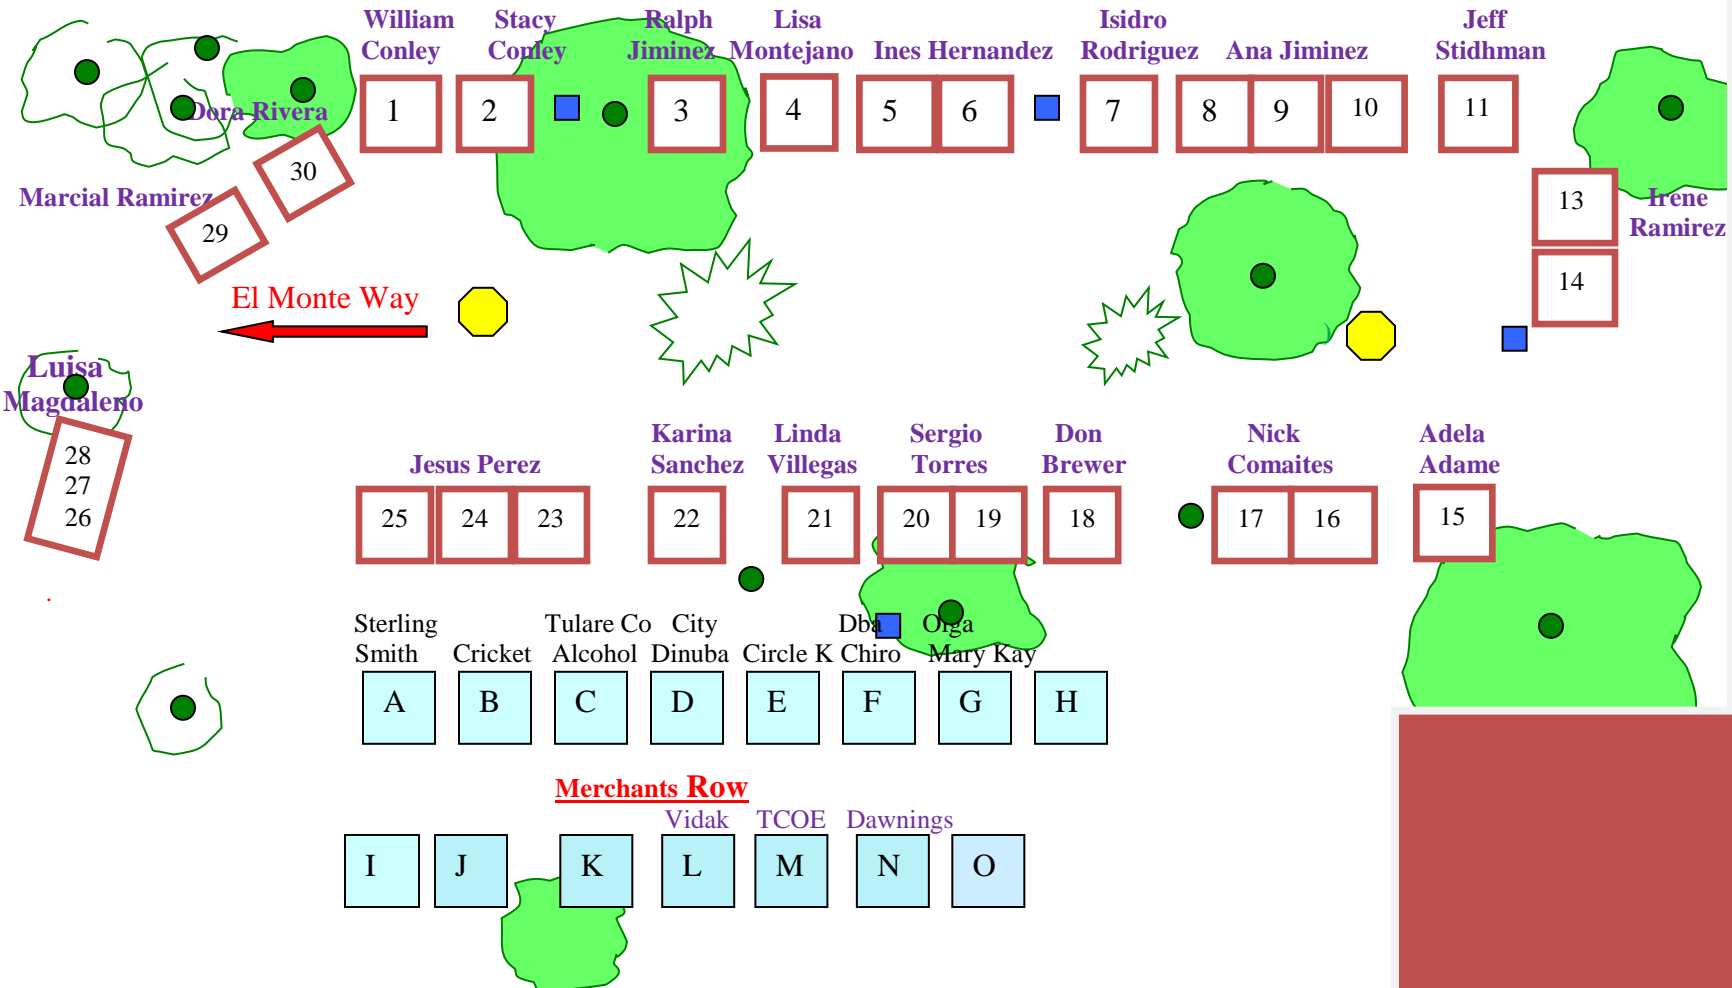

ARTS AND CRAFTS LAYOUT - PLUS ADDITIONS *

CHAMBER MERCHANT'S WALK *

McKinley Ave

Arts & Craft Parking

Arts & Craft Parking

Stage

CINCO DE MAYO FESTIVAL

North

ROSE ANN VUICH PARK

2017 ASSIGNMENTS